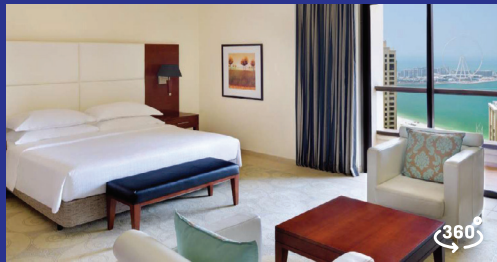

DELTA HOTELS

MARRIOTT

JUMEIRAH BEACH
DUBAI

Standard King Room

[Click here to view 360°](#)

Standard Twin Room

[Click here to view 360°](#)

Deluxe Studio

[Click here to view 360°](#)

Two Bedroom Suite

[Click here to view 360°](#)

Three Bedroom Suite

[Click here to view 360°](#)

Four Bedroom Suite

[Click here to view 360°](#)